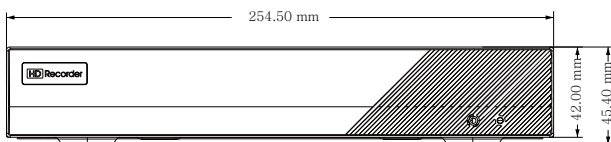

Dimensions

Specification

Model		PVZ-2213
System	Compression	Standard H.265, H.264
	OS	Embedded Linux
Video	Network Input	8 CH IPC input
	IP Input Access / Transfer Bandwidth	56Mbps / 56Mbps
	Network Access Format	5MP/4MP/3MP/1080P/960P/720P@25 / 30fps
	Output	HDMI × 1 : 1920×1080/1280×1024/1024×768 VGA × 1 : 1920×1080/1280×1024/1024×768
Audio	Network Input	8 CH IPC audio input
	2-way Audio	No
	Local Output	No (HDMI supports the audio output)
Record	Record Stream	Dual stream recording
	Resolution	5MP / 4MP / 3MP / 1080P / 960P / 720P @25 / 30fps
	Mode	Manual, timer, motion, sensor
Playback	Simultaneous Playback	Max 8 CH
	Search	Time slice / time / event / tag search
	Smart Search	Highlight colors to display the camera record in a certain period of time, different colors refer to different record events
	Function	Play, pause, FF, FB, digital zoom, etc.
Alarm	Mode	Manual, sensor, motion, exception
	Input	No
	Output	No
	Triggering	Record, snap, preset, e-mail, etc.
Network	Interface	RJ45 100 Mbps × 1
	Protocol	TCP / IP, PPPoE, DHCP, DNS, DDNS, UPnP, NTP, SMTP
Mobile Device	OS	iOS, Andriod
Storage	HDD	SATA × 1, up to 6TB per HDD
Backup	Local Backup	U disk, USB mobile HDD
	Network Backup	Yes
Port	USB	USB 2.0 × 2
	Remote Controller	Optional
Others	Power Supply	DC12V/1.5A
	Consumption	≤ 6W (without HDD)
	Dimensions (mm)	255 × 233 × 42 (W × D × H)
	Work Environment	-10 ~ 50 °C , 10% ~ 90% humidity