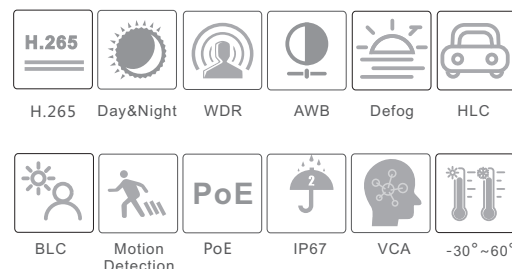

## PVB-2125-F

- 2MP ( 1920 × 1080 ) @30fps
- Support smart H.265/H.264 coding
- ICR auto switch, true day / night vision
- 30 ~ 50m IR night view distance
- Starlight
- Fixed or motorized zoom lens optional
- 3D DNR, true WDR, HLC, BLC, Defog, Smart IR and ROI coding
- Support corridor mode
- Support image distortion correction
- Built-in micro SD card slot
- DC12V/PoE power supply
- IP67 ingress protection
- Support three streams
- P2P function optional
- Support mobile surveillance by smart phones & tablet PCs with iOS and Android OS
- Intelligent analytics

\*Grey items are being developed and coming soon.

General Function	Watermark, IP address filtering, video mask, heartbeat, password protection, non-photosensitive switch, image distortion correction
PoE	Yes , IEEE802.3af
IR Distance	30 ~ 50 m
Ingress Protection	IP67
<b>Others</b>	
Power Supply	DC12V/PoE
Power Consumption	< 9.5W
Operating Environment	- 30 °C ~ 60 °C (-22°F~140°F) Humidity: less than 95 % (non-condensing)
Dimensions ( mm )	217.7 × 80.5 × 80.5
Weight ( net )	Approx. 0.67KG
Installation	Ceiling mounting; Wall mounting